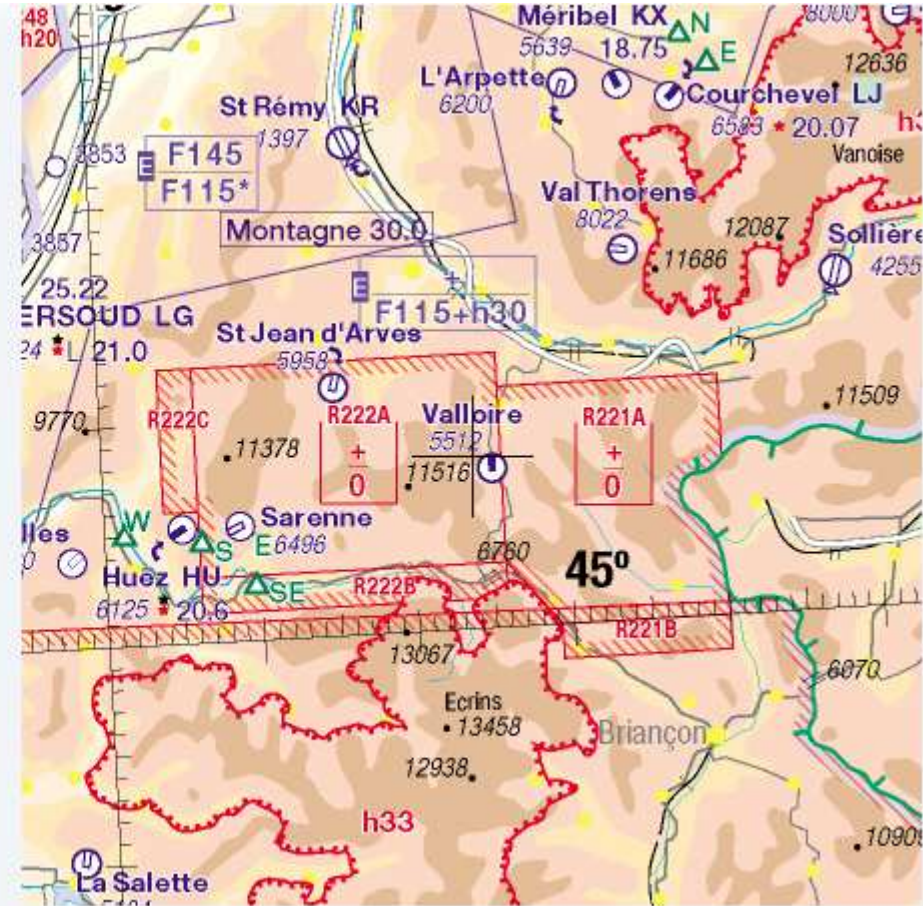

# LF-7332 Valloire Bonnenuit

Type of Terrain : Altiport

LAT / Long : N45 07 16 / E006 25 10

Radio Ident : Valloire

Altitude : 5600 ft

Runaway: 18-36 230mt x 30 mt

Radio Freq: 130.000

Activity : Active (Paragliding and Mountain Fight)